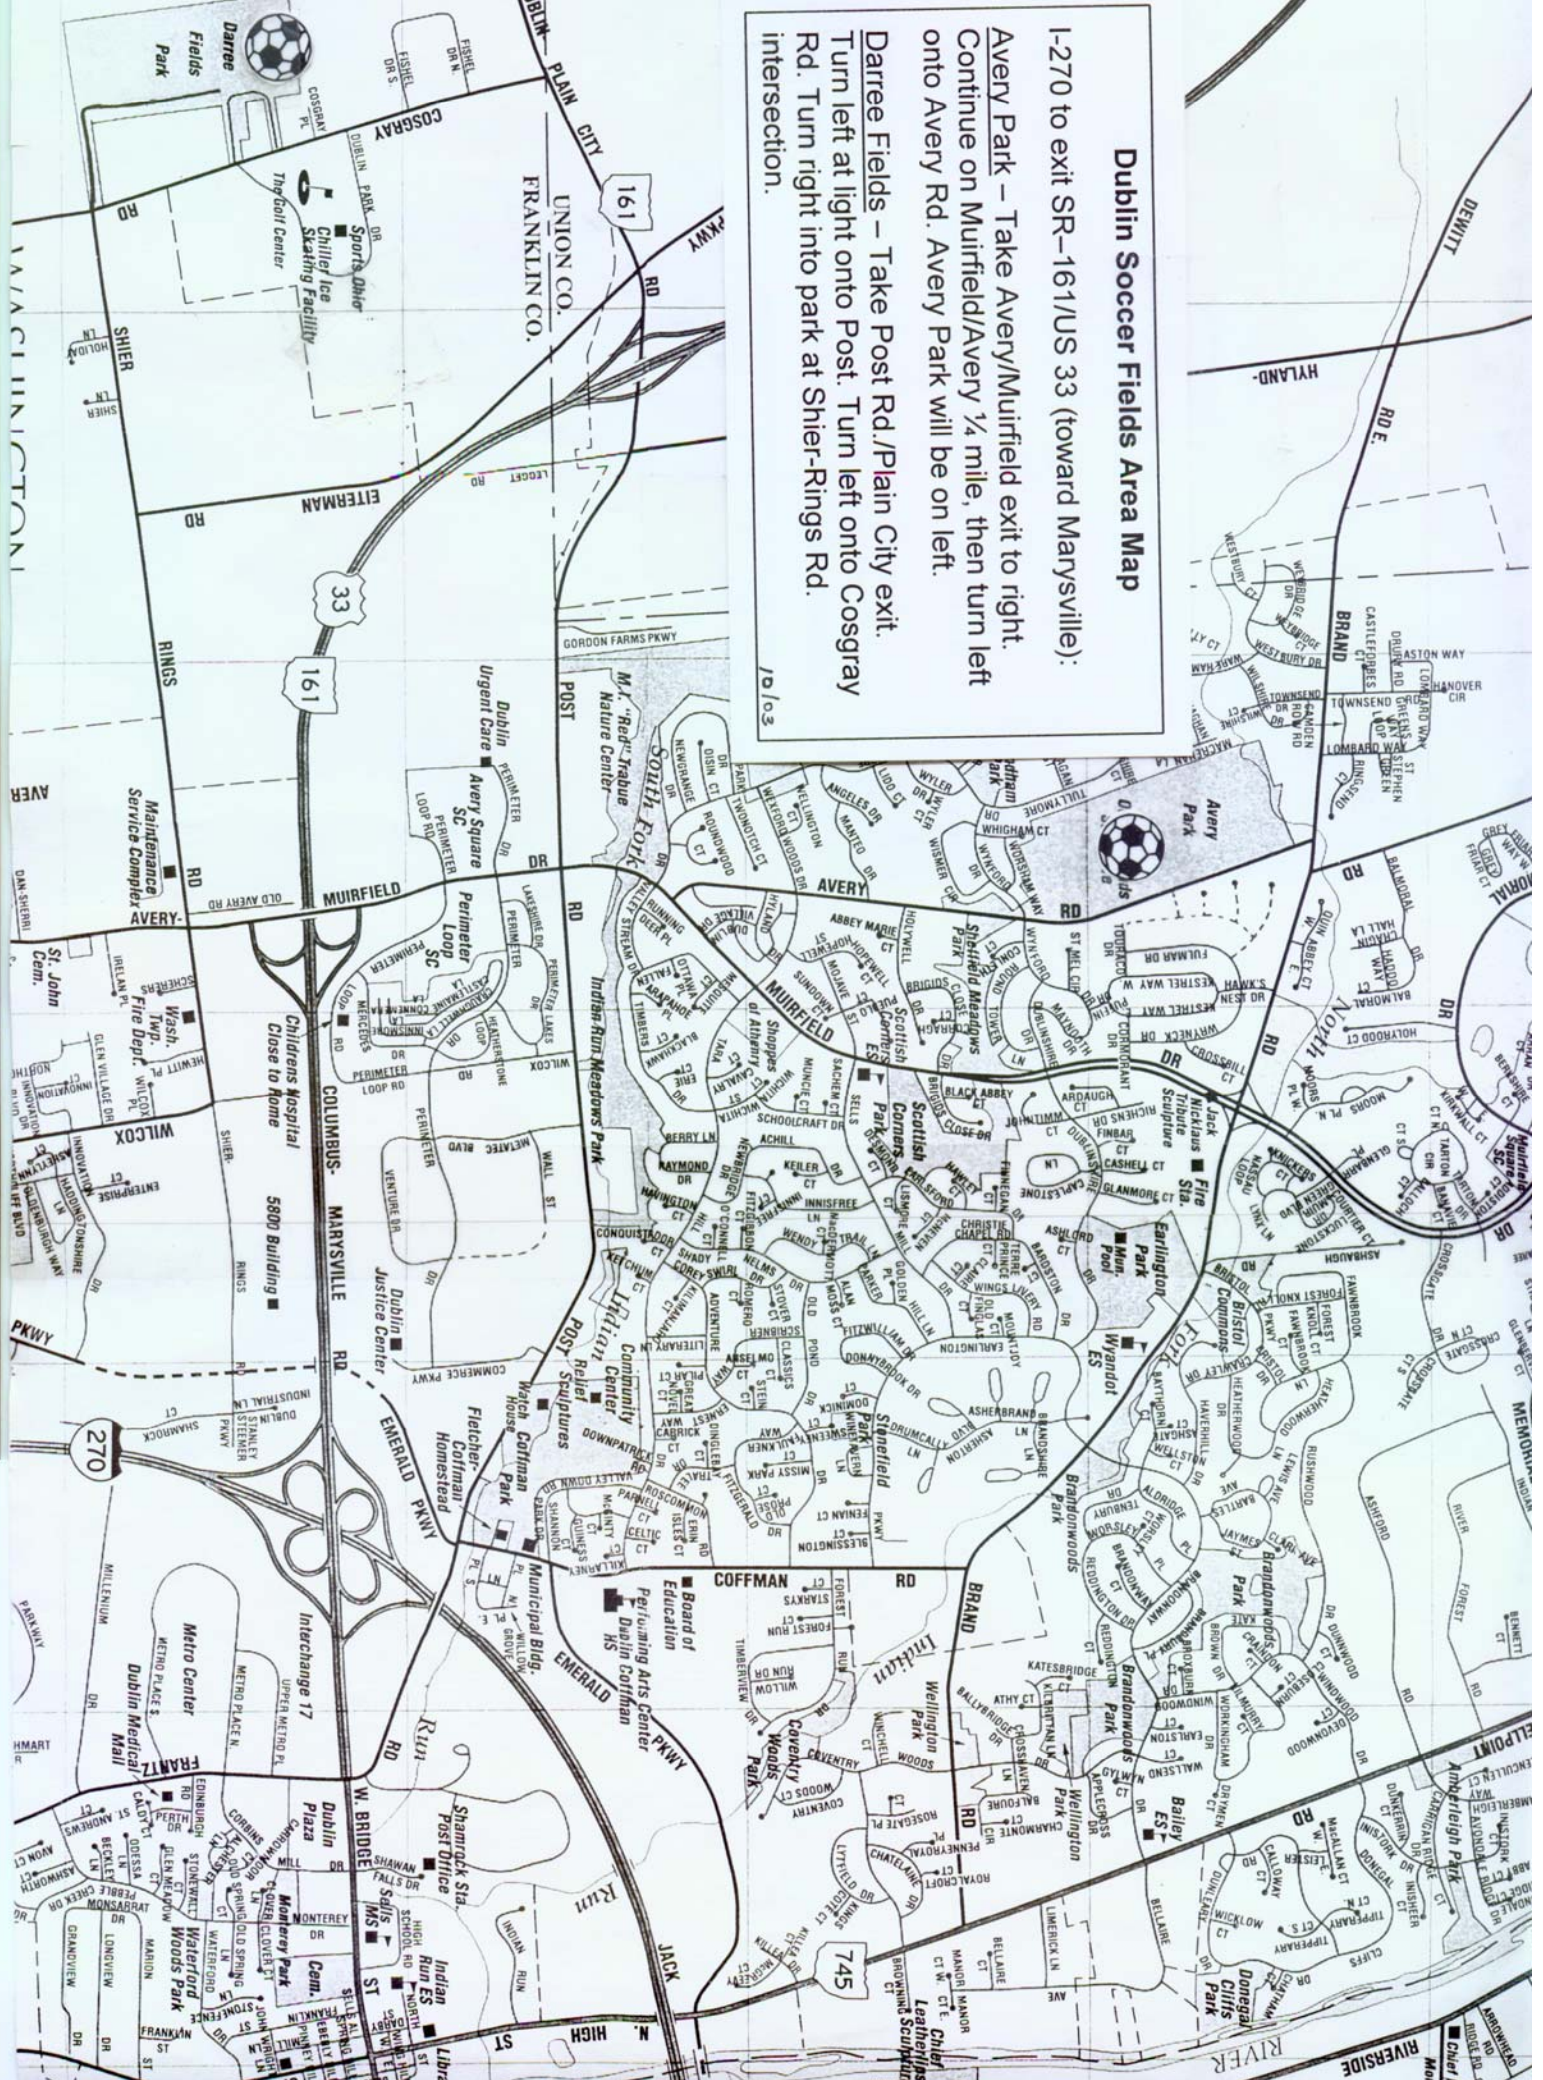

### Dublin Soccer Fields Area Map

I-270 to exit SR-161/US 33 (toward Marysville):

Avery Park – Take Avery/Muirfield exit to right. Continue on Muirfield/Avery ¼ mile, then turn left onto Avery Rd. Avery Park will be on left.

Darree Fields – Take Post Rd./Plain City exit. Turn left at light onto Post. Turn left onto Cosgray Rd. Turn right into park at Shier-Rings intersection.

10/03