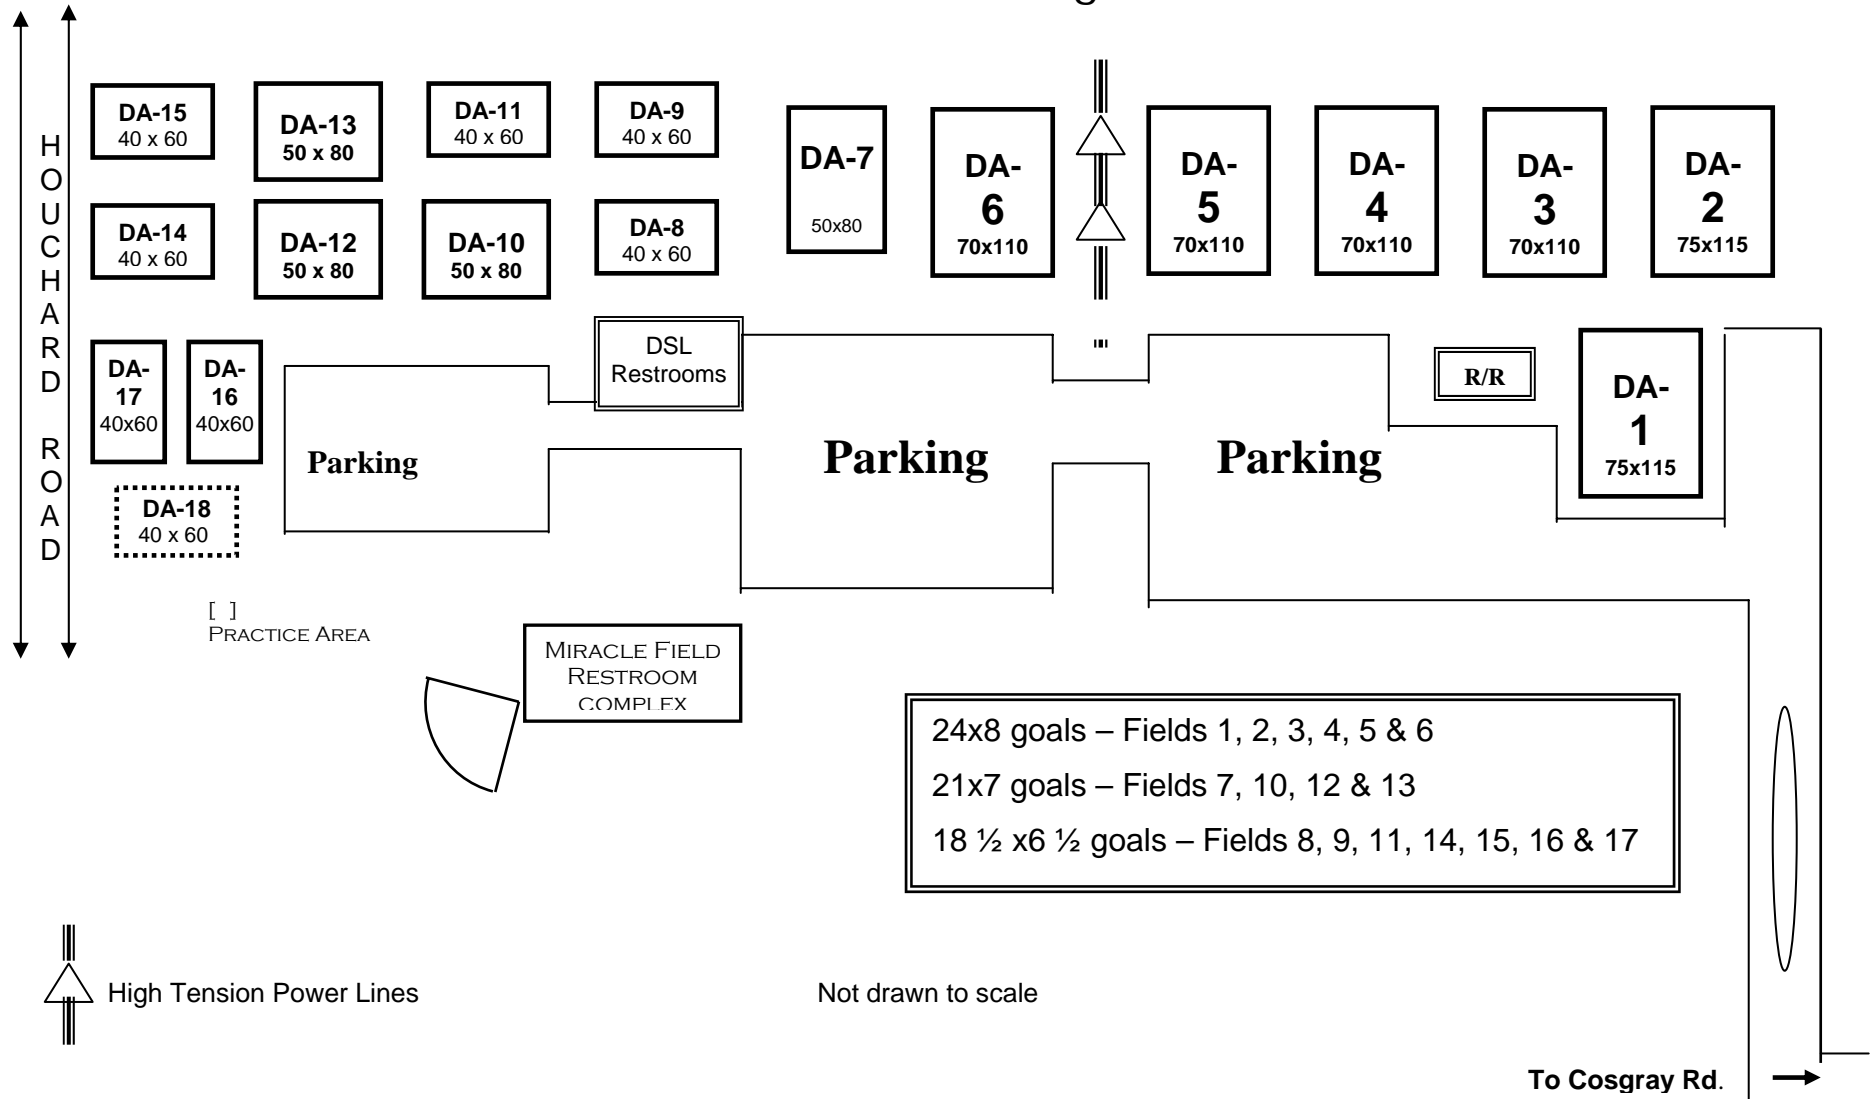

# Darree Fields

Spring  
2010

6259 Cosgray Road, Dublin, 43016, at Shier Rings (approx. 1 mile south of SR-161/Post Road intersection)

## DSL Recreation Program

Revised: 3/16/2010